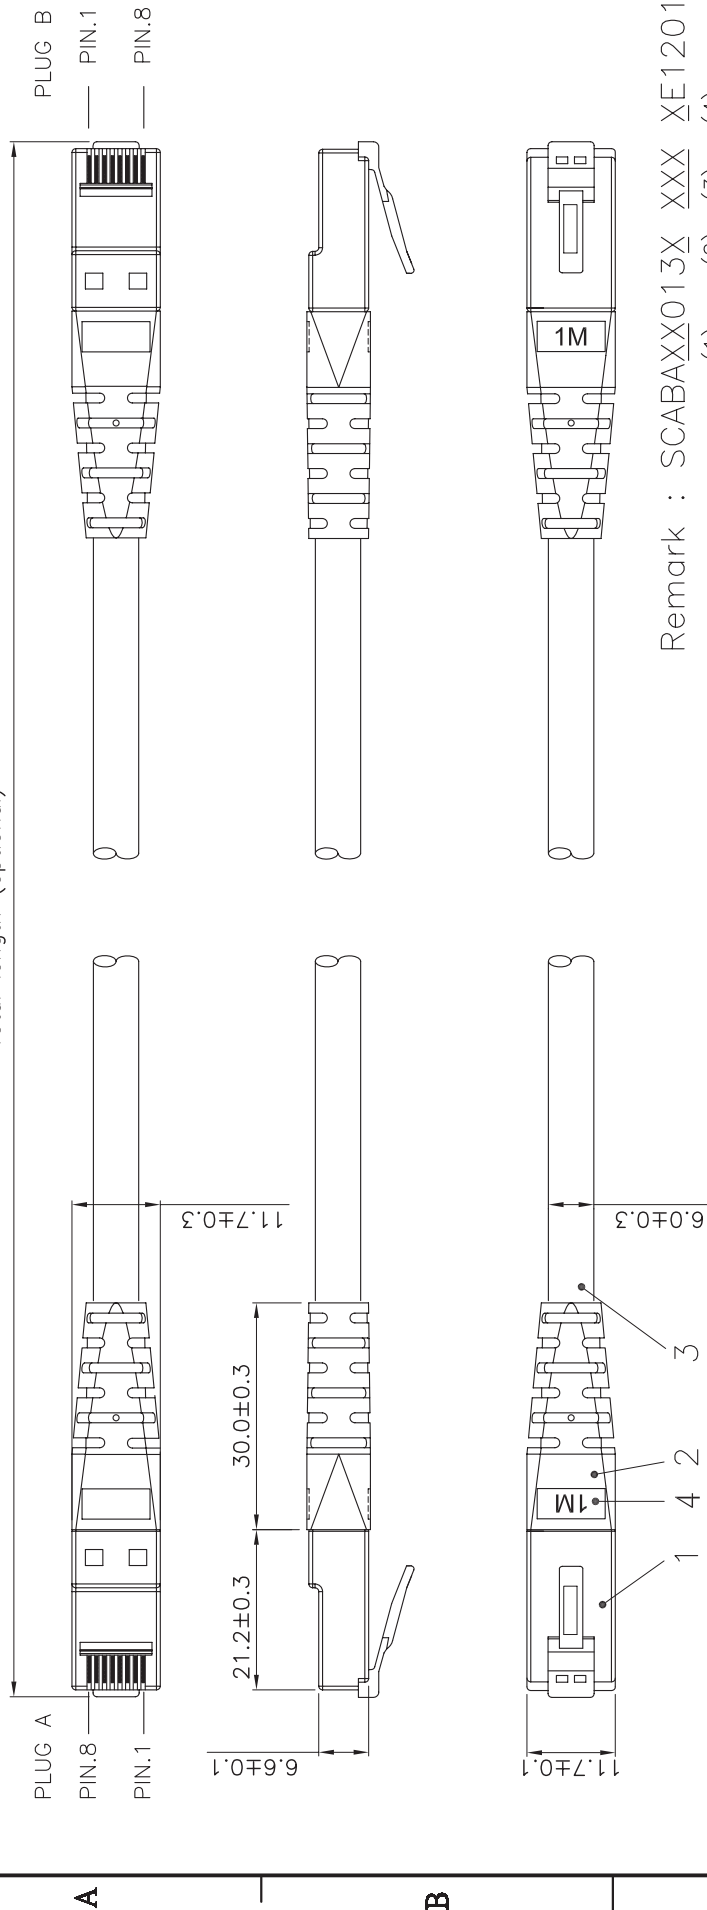

Datenblatt - Fiche technique - Data sheet

**21.15.1602**

ROLINE UTP-Patchkabel Kat.6, gelb, 20,0 m

Cordon ROLINE Cat.6 UTP, jaune, 20,0 m

ROLINE UTP Patch Cord, Cat.6, yellow, 20.0 m

Total length (optional)

Remark : SCABAXX013X XXX XE1201

- (1) XX : Jacket Color
  - 01=Black(RAL9011), 02=Gray(RAL7035), 03=Red(RAL3031)
  - 05=White(RAL9010), 06=Yellow(RAL1021), 07=Blue(RAL5015)
  - 08=Green(RAL6029), 09=Orange(RAL2003), 10=Purple(RAL4005)
  - 11=Pink(RAL4003)
- (2) X : Wiring
  - 1=T568A, 2=T568B, 3=T568A & T568B combination
- (3) XXX : Length
- (4) Length Unit : 1=cm, 2=meter, 3=feet.
  - (3)(4) : 0501=0.5meter(50cm), 0012=1meter, 0102=10meter
  - 0033=3feet, 0103=10feet

Specification :

- Material :
- 1. RJ45 Plug : (P/N : PU8850)
  - 1-1. Housing : Polycarbonate, UL 94V-2, Transparent color.
  - 1-2. Contact material : Phosphor Bronze with 50-60 micro-inch Nickel plated.
  - 1-3. Contact finished : Min. 50 micro-inch Gold plated.
- 2. Narrow PVC Molded.
- 3. Cable : UTP UnShielded and Twisted,
  - 4 pair Stranded wire UL material approved.
  - 24 AWG conductor and PVC jacket.
- 4. length mark(latch side) : 0.3M,0.5M,0.75M,1M,1.5M,2M,3M,5M,7M,7.5M, 10M,15M,20M,25M,30M.
- 5. Print : roline UTP PATCH CABLE 24AWG 4PR EIA/TIA-568B.2-1  
CAT.6 XXXXXXX-X